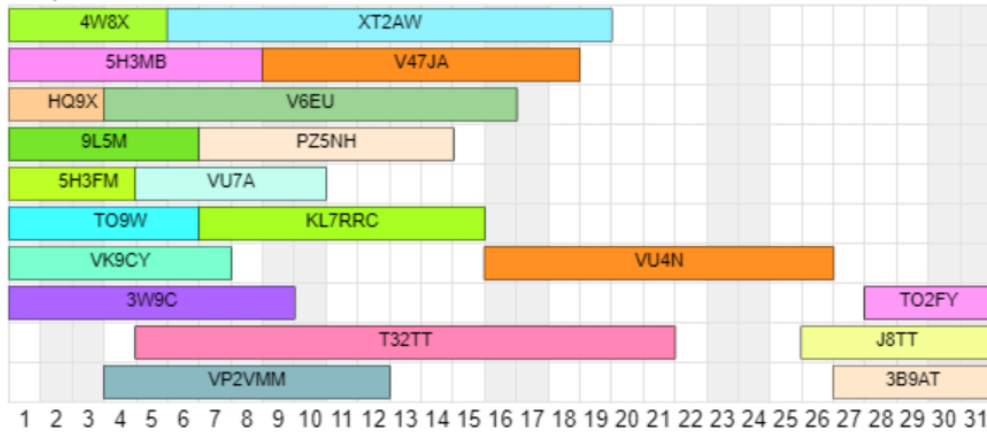

DX WORLD.net
FEATURED DXPEDITIONS TIMELINE

Last update: November 28, 2023

Edited by MM0NDX

DECEMBER

© IK8LOV Max Laconca

<https://www.hamradiotimeline.com/timeline/dxw_timeline_1_1.php>